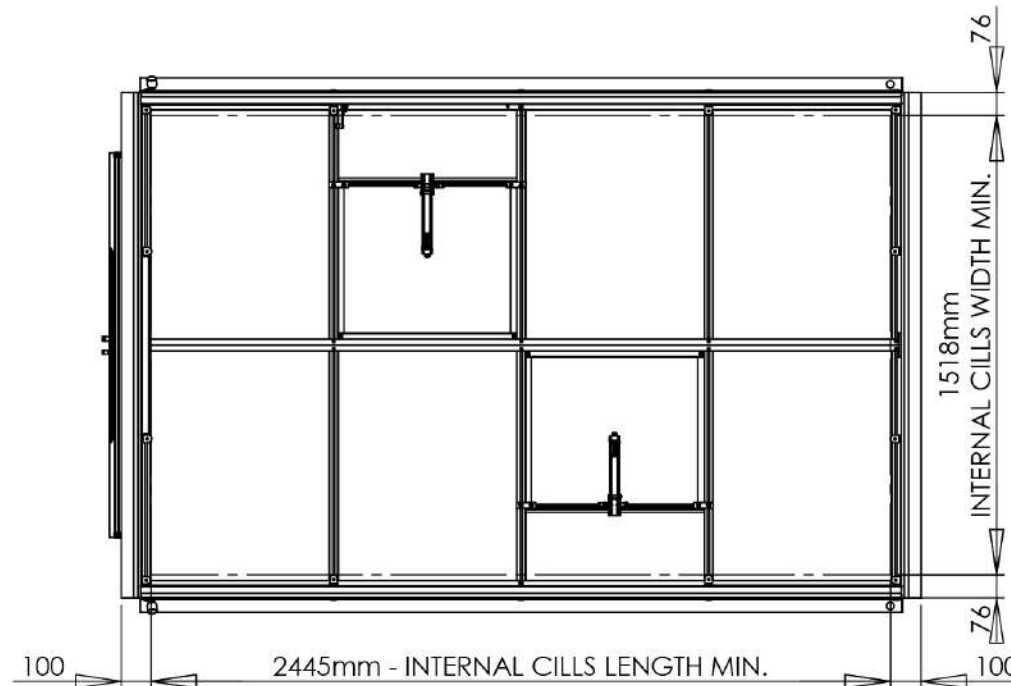

22mm
DOOR
RUNNER

0 1000mm

SCALE 1:25

5 X 8 REGATTA