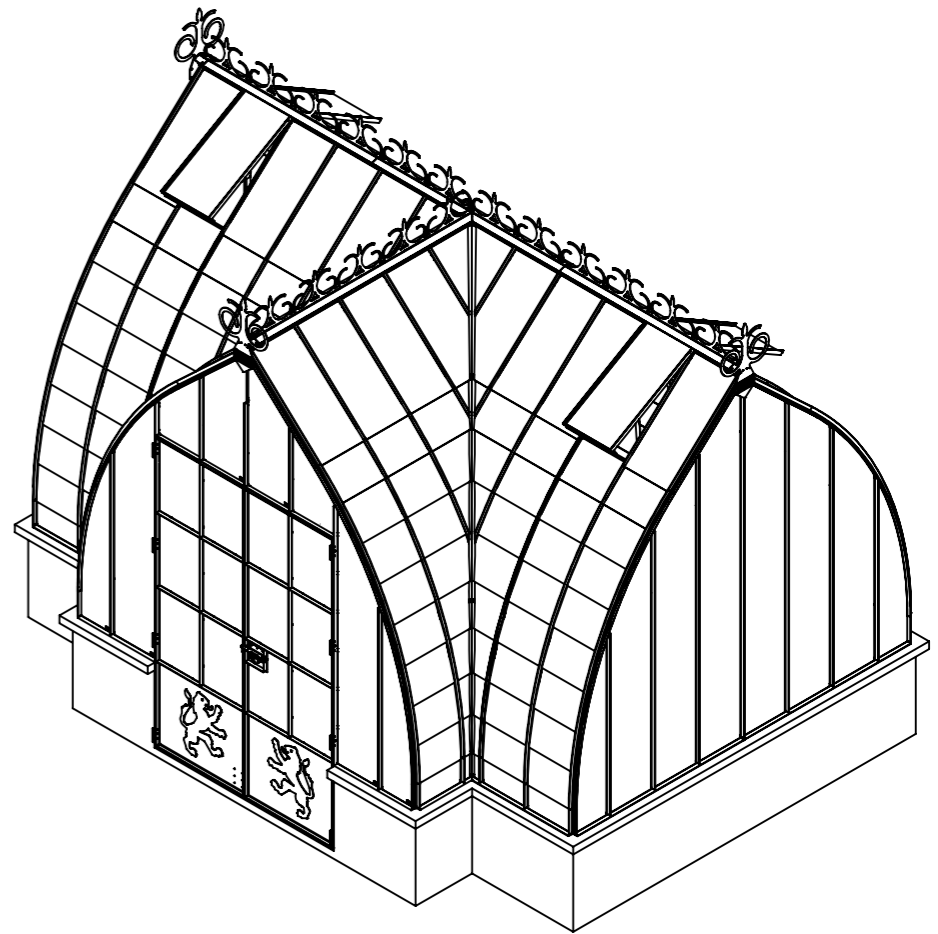

D

C

B

A

1858 B.V. Pesataweg 67 2153PJ Nieuw-Vennep The Netherlands info@1858.eu		Date 25-10-2024	Name Niels van Os	Amount Mass [kg] frame and glass 721	1
Checked		Configuration name: Base model with left side door		General tolerance Shape / Pos. tol.	DIN ISO 2768-c NEN ISO 1101
Scale: 1:40	Projection 	Name of product: Vogelensang		Drawing number: 22.221-01-02	Rev: 0 Format: A3
Units: mm				Roughness NEN ISO 1302	Sheet 1 of 1