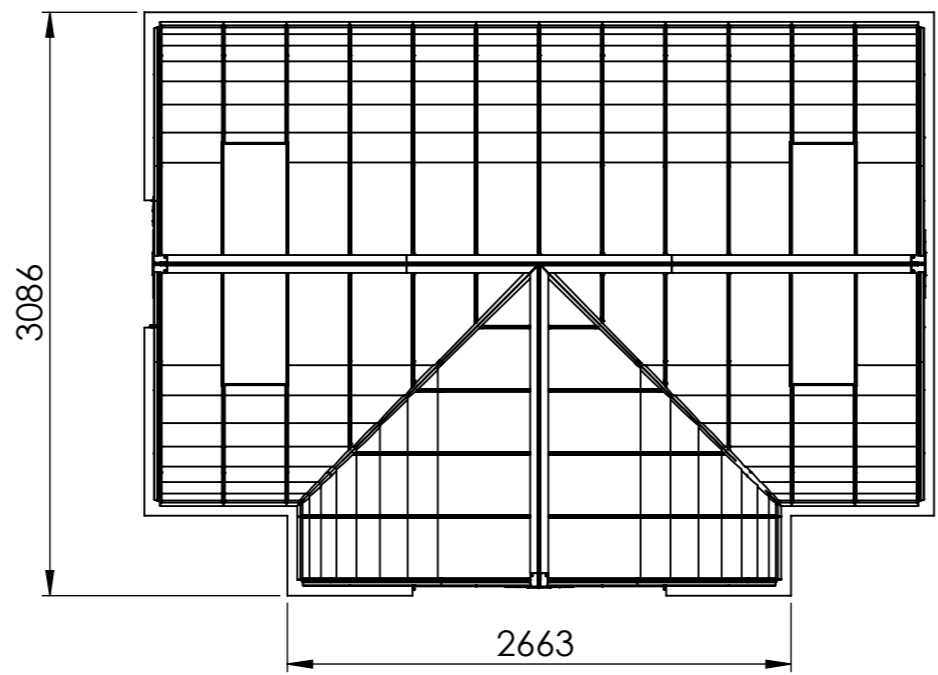

D

C

B

A

1858 B.V. Pesataweg 67 2153PJ Nieuw-Vennep The Netherlands info@1858.eu		Date 25-10-2024	Name Niels van Os	Amount Mass [kg] frame and glass 721	1
Checked		Configuration name: Base model with left side door		General tolerance Shape / Pos. tol.	DIN ISO 2768-c NEN ISO 1101
Scale: 1:40	Projection 	Name of product: Vogelensang		Drawing number: 22.221-01-02	Rev: 0 Format: A3
Units: mm				Roughness NEN ISO 1302	Sheet 1 of 1