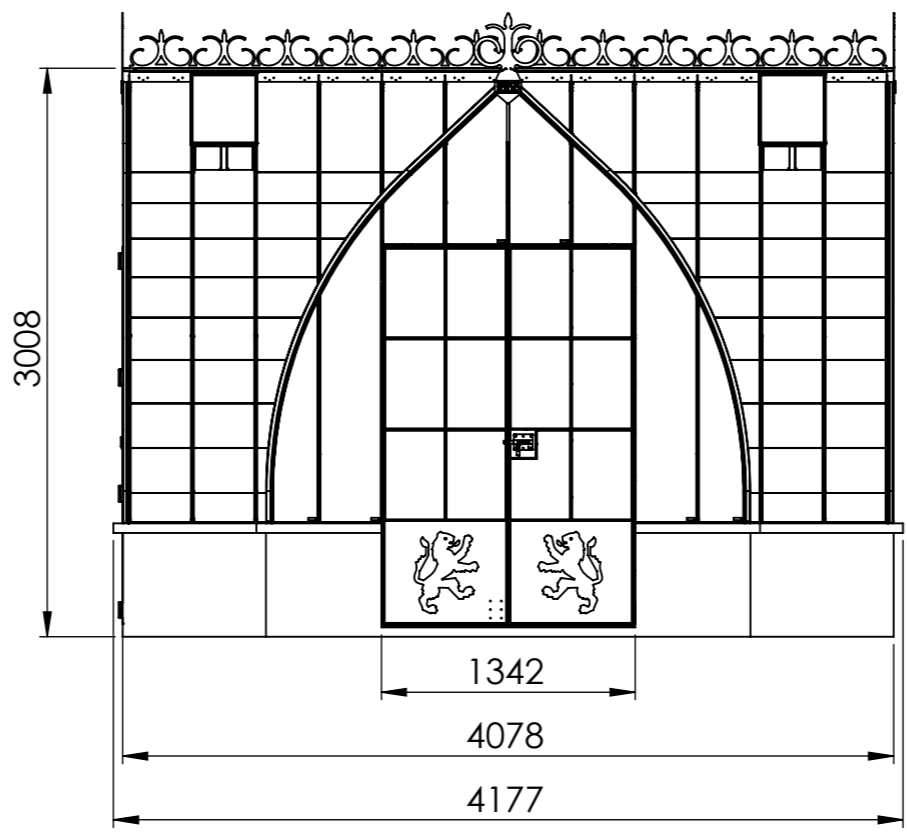

D

C

B

A

1858 B.V. Pesataweg 67 2153PJ Nieuw-Vennep The Netherlands info@1858.eu		Date 25-10-2024	Name Niels van Os	Amount Mass [kg] frame and glass 721	1
Checked		Configuration name: Base model with left side door		General tolerance Shape / Pos. tol.	DIN ISO 2768-c NEN ISO 1101
Scale: 1:40	Projection 	Name of product: Vogelensang		Drawing number: 22.221-01-02	Rev: 0 Format: A3
Units: mm				Roughness NEN ISO 1302	Sheet 1 of 1