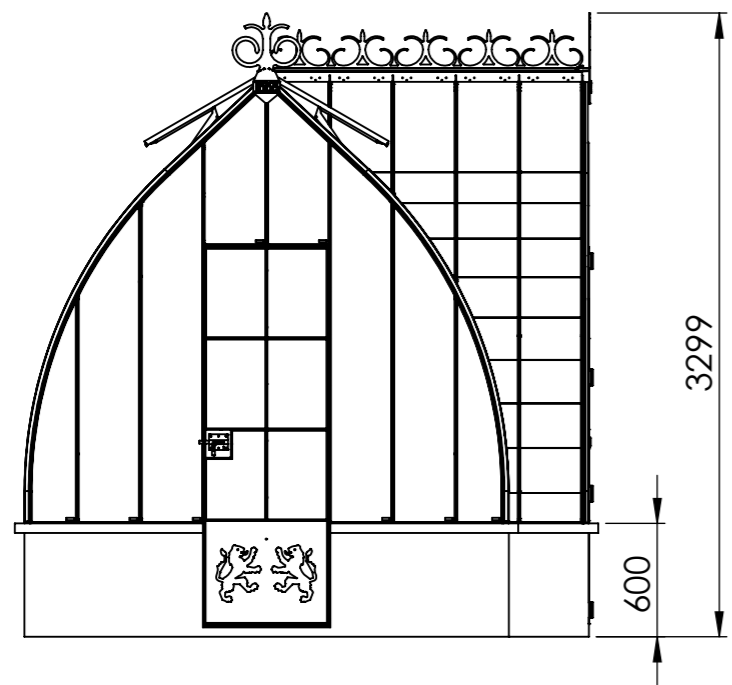

D

C

B

A

1858 B.V. Pesataweg 67 2153PJ Nieuw-Vennep The Netherlands info@1858.eu		Date 25-10-2024	Name Niels van Os	Amount Mass [kg] frame and glass 721	1
Checked		Configuration name: Base model with left side door		General tolerance Shape / Pos. tol.	DIN ISO 2768-c NEN ISO 1101
Scale: 1:40	Projection 	Name of product: Vogelensang		Drawing number: 22.221-01-02	Rev: 0 Format: A3
Units: mm				Roughness NEN ISO 1302	Sheet 1 of 1