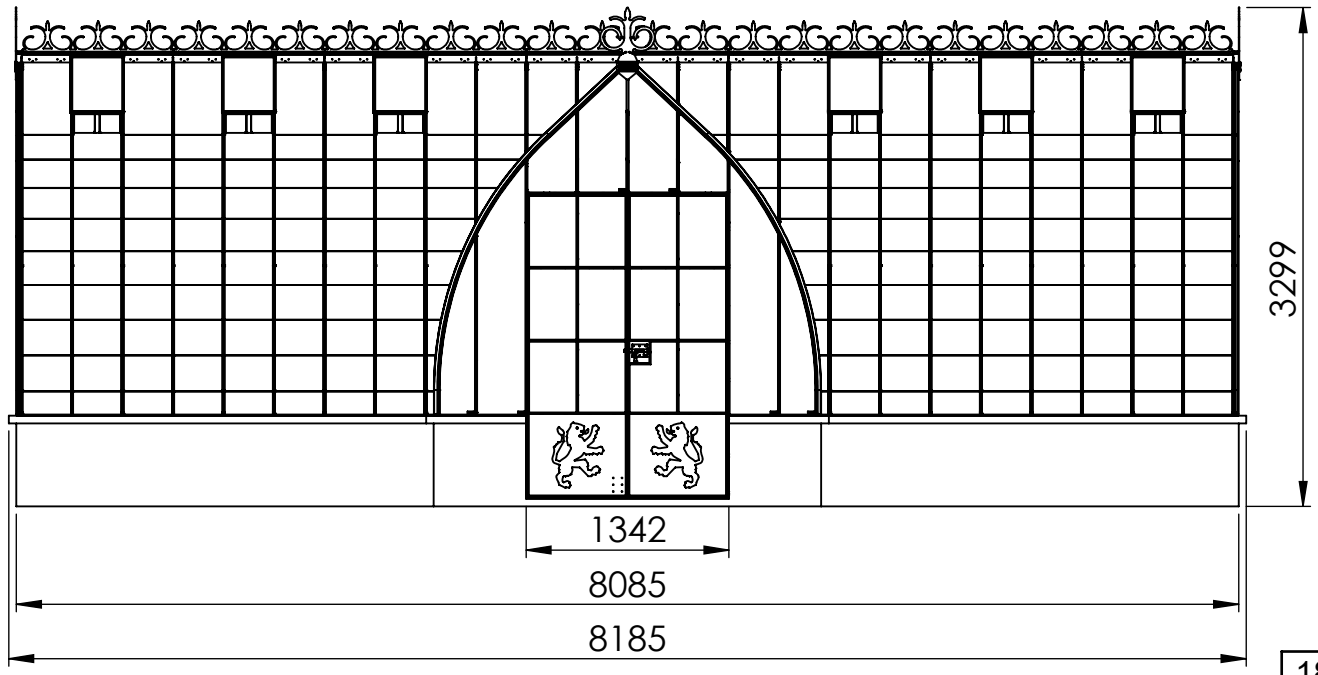

B

B

A

A

1858 B.V. Pesataweg 67 2153PJ Nieuw-Vennep The Netherlands info@1858.eu	Drawn	Date	Name	Amount	1
	Checked	25-10-2024	Niels van Os	Mass [kg] frame and glass	1082
	Configuration name: Base model with 6 sections			General tolerance	DIN ISO 2768-c
				Shape / Pos. tol.	NEN ISO 1101
				Roughness	NEN ISO 1302
Scale: 1:50	Projection	Name of product:		Drawing number:	
Units: mm		Vogelensang		22.221-03-01	
				Rev: 0	Format:
				Sheet 1 of 1	A3