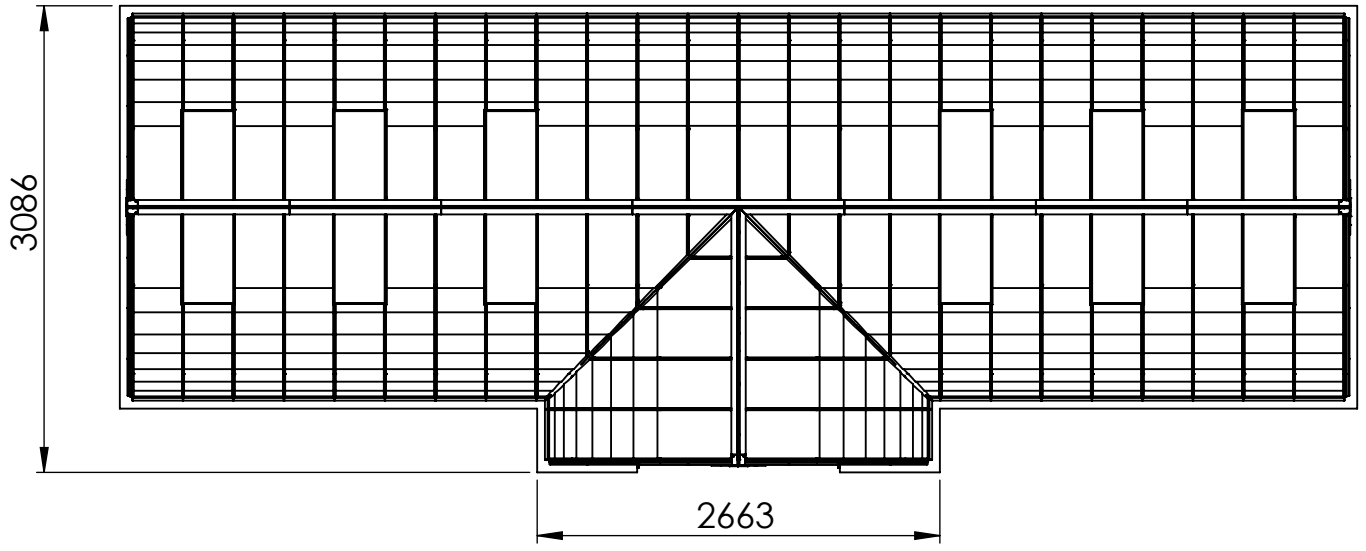

B

B

A

A

1858 B.V. Pesataweg 67 2153PJ Nieuw-Vennep The Netherlands info@1858.eu	Drawn	Date	Name	Amount	1
	Checked	25-10-2024	Niels van Os	Mass [kg] frame and glass	1082
	Configuration name: Base model with 6 sections			General tolerance	DIN ISO 2768-c
				Shape / Pos. tol.	NEN ISO 1101
				Roughness	NEN ISO 1302
Scale: 1:50	Projection	Name of product:		Drawing number:	
Units: mm		Vogelensang		22.221-03-01	
				Rev: 0	Format:
				Sheet 1 of 1	A3