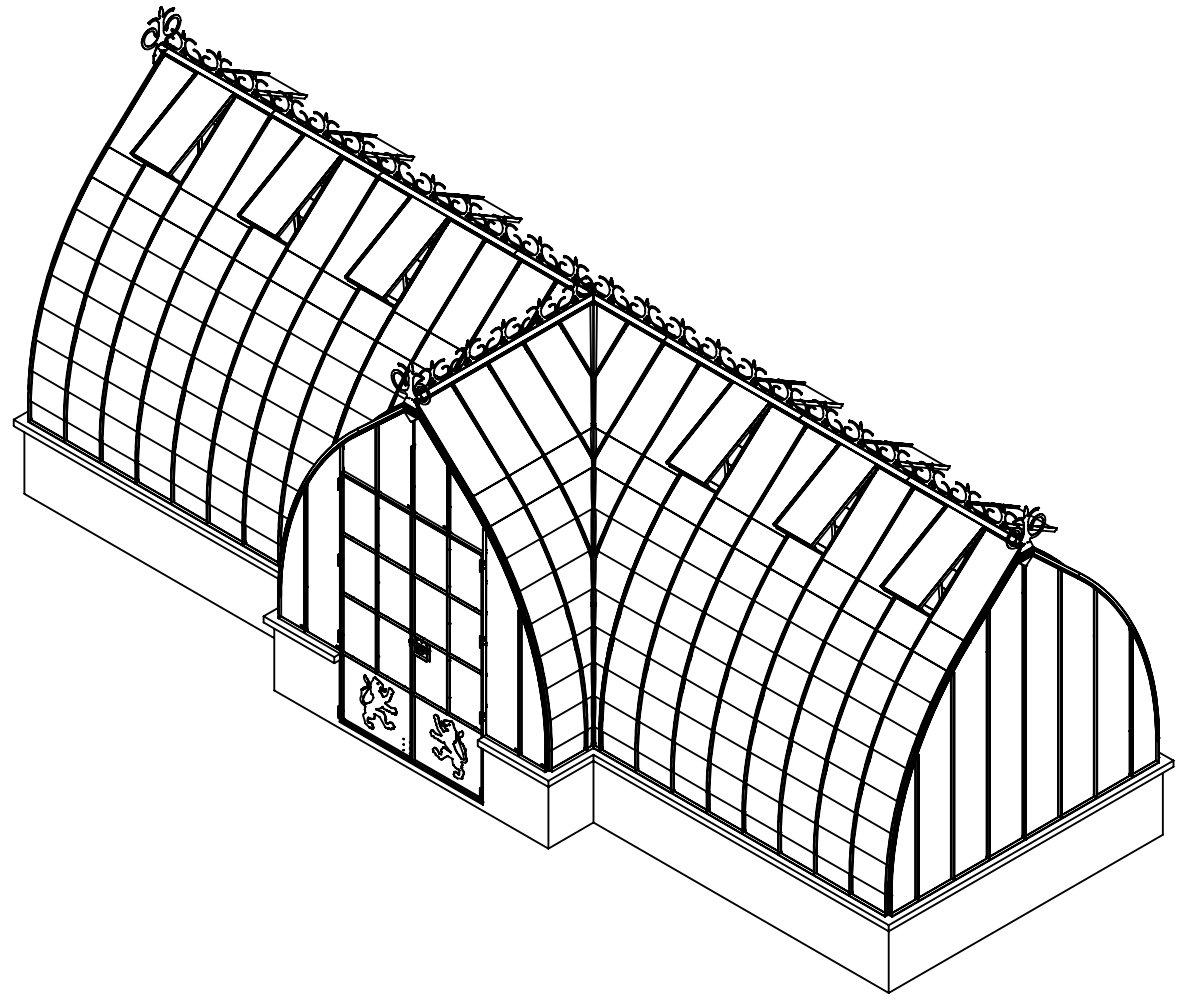

B

B

A

A

1858 B.V. Pesataweg 67 2153PJ Nieuw-Vennep The Netherlands info@1858.eu	Drawn	Date	Name	Amount	1
	Checked	25-10-2024	Niels van Os	Mass [kg] frame and glass	1082
	Configuration name: Base model with 6 sections			General tolerance	DIN ISO 2768-c
				Shape / Pos. tol.	NEN ISO 1101
				Roughness	NEN ISO 1302
Scale: 1:50	Projection	Name of product:		Drawing number:	
Units: mm		Vogelensang		22.221-03-01	
				Rev: 0	Format:
				Sheet 1 of 1	A3