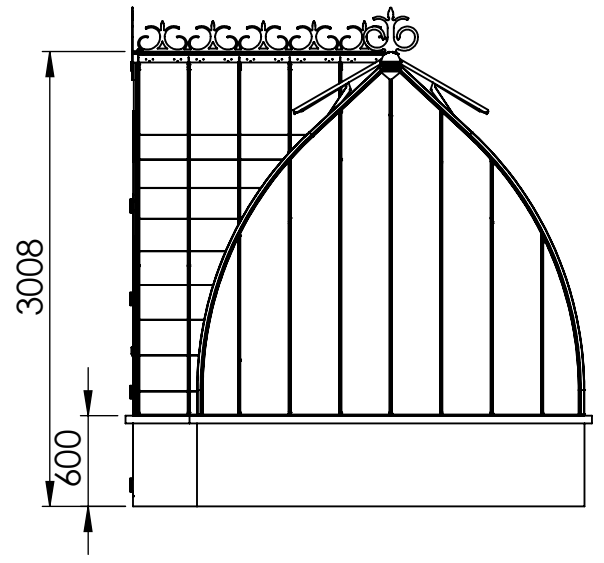

B

B

A

A

1858 B.V. Pesataweg 67 2153PJ Nieuw-Vennep The Netherlands info@1858.eu	Drawn	Date	Name	Amount	1
	Checked	25-10-2024	Niels van Os	Mass [kg] frame and glass	1082
	Configuration name: Base model with 6 sections			General tolerance	DIN ISO 2768-c
				Shape / Pos. tol.	NEN ISO 1101
				Roughness	NEN ISO 1302
Scale: 1:50	Projection	Name of product:		Drawing number:	
Units: mm		Vogelensang		22.221-03-01	
				Rev: 0	Format:
				Sheet 1 of 1	A3