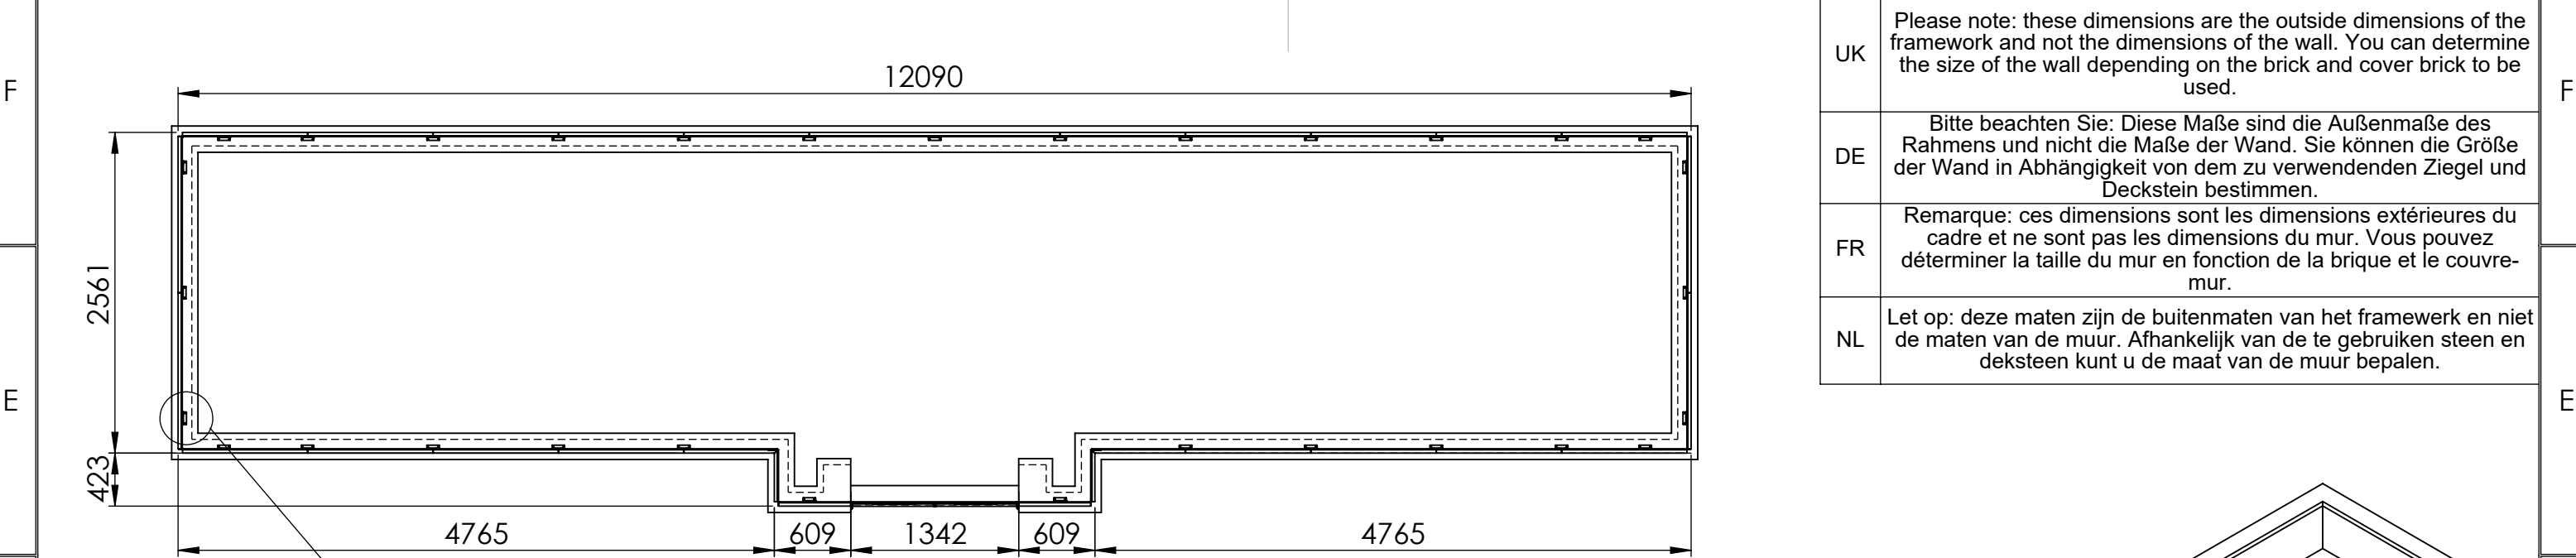

8 7 6 5 4 3 2 1

1858 B.V. Pesataweg 67 2153PJ Nieuw-Vennep The Netherlands info@1858.eu	Drawn	Date	Name	Amount	1
	Checked	25-10-2024	Niels van Os	Mass [kg] frame and glass	1460
	Configuration name: Base model with 12 sections			General tolerance	DIN ISO 2768-c
				Shape / Pos. tol.	NEN ISO 1101
Scale: 1:50	Projection	Name of product:	Drawing number:	Rev: 0	Format:
Units: mm		<b>Vogelensang</b>	<b>22.221-05-01</b>	Sheet 1 of 1	<b>A3</b>