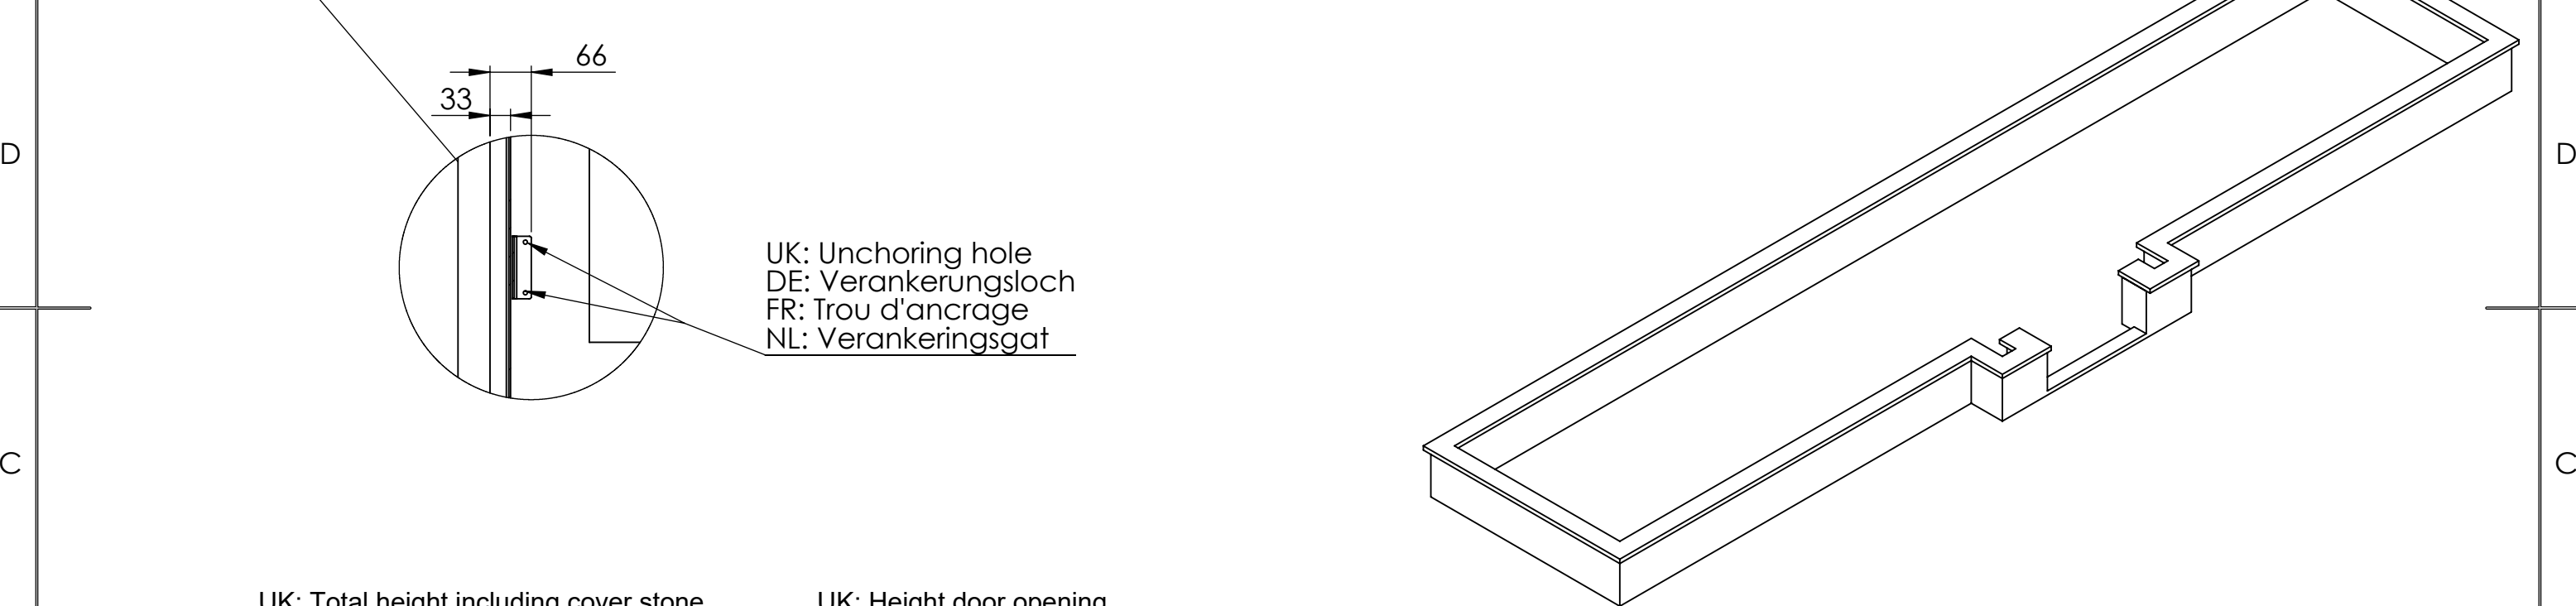

8 7 6 5 4 3 2 1

1858 B.V. Pesataweg 67 2153PJ Nieuw-Vennep The Netherlands info@1858.eu	Drawn	Date	Name	Amount	1
	Checked	25-10-2024	Niels van Os	Mass [kg] frame and glass	1460
	Configuration name: Base model with 12 sections			General tolerance	DIN ISO 2768-c
				Shape / Pos. tol.	NEN ISO 1101
Scale: 1:50	Projection	Name of product:	Drawing number:	Rev: 0	Format:
Units: mm		<b>Vogelensang</b>	<b>22.221-05-01</b>	Sheet 1 of 1	<b>A3</b>

8 7 6 5 4 3 2 1